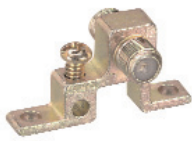

GROUNDING BLOCKS & ACCESSORIES

Fig. 1

Fig. 2

Fig. 3

Fig. 4

Grounding Blocks & Accessories

Retail Part No.	Bulk Part No.	Figure Number	Description
32-3015	32-3015-BU	1	Coax Grounding Block (for 75Ω antenna)
32-3164		2	Deluxe Picture-in-Picture Hookup Kit (gold plated conn.)
32-3275	SD-3016-BU	3	Coax Grounding Block-Dual Gold
32-3215		4	2.4 GHz Satellite Coax Grounding Block Gold

VIDEO SWITCHES

Fig. 4

Fig. 5

Fig. 6

Fig. 7

Fig. 8

Video Switches

Retail Part No.	Bulk Part No.	Figure Number	Description
32-3024	32-3024-BU	4	2-Way 75Ω Coaxial Switch (40dB)
32-3029	32-3029-BU	5	3-Way 75Ω A/B/C Coaxial Switch (40dB) Gold
32-3210	32-3210-BU	6	2-Way High Isolation A/B Coaxial Switch (90dB)
32-3211	32-3211-BU	7	2-Way High Isolation A/B Switch (80dB)
32-3212	32-3212-BU	8	2-Way High Isolation A/B/C Switch (90dB)
32-3724		4	3-Way Video Selector Switch (40dB)